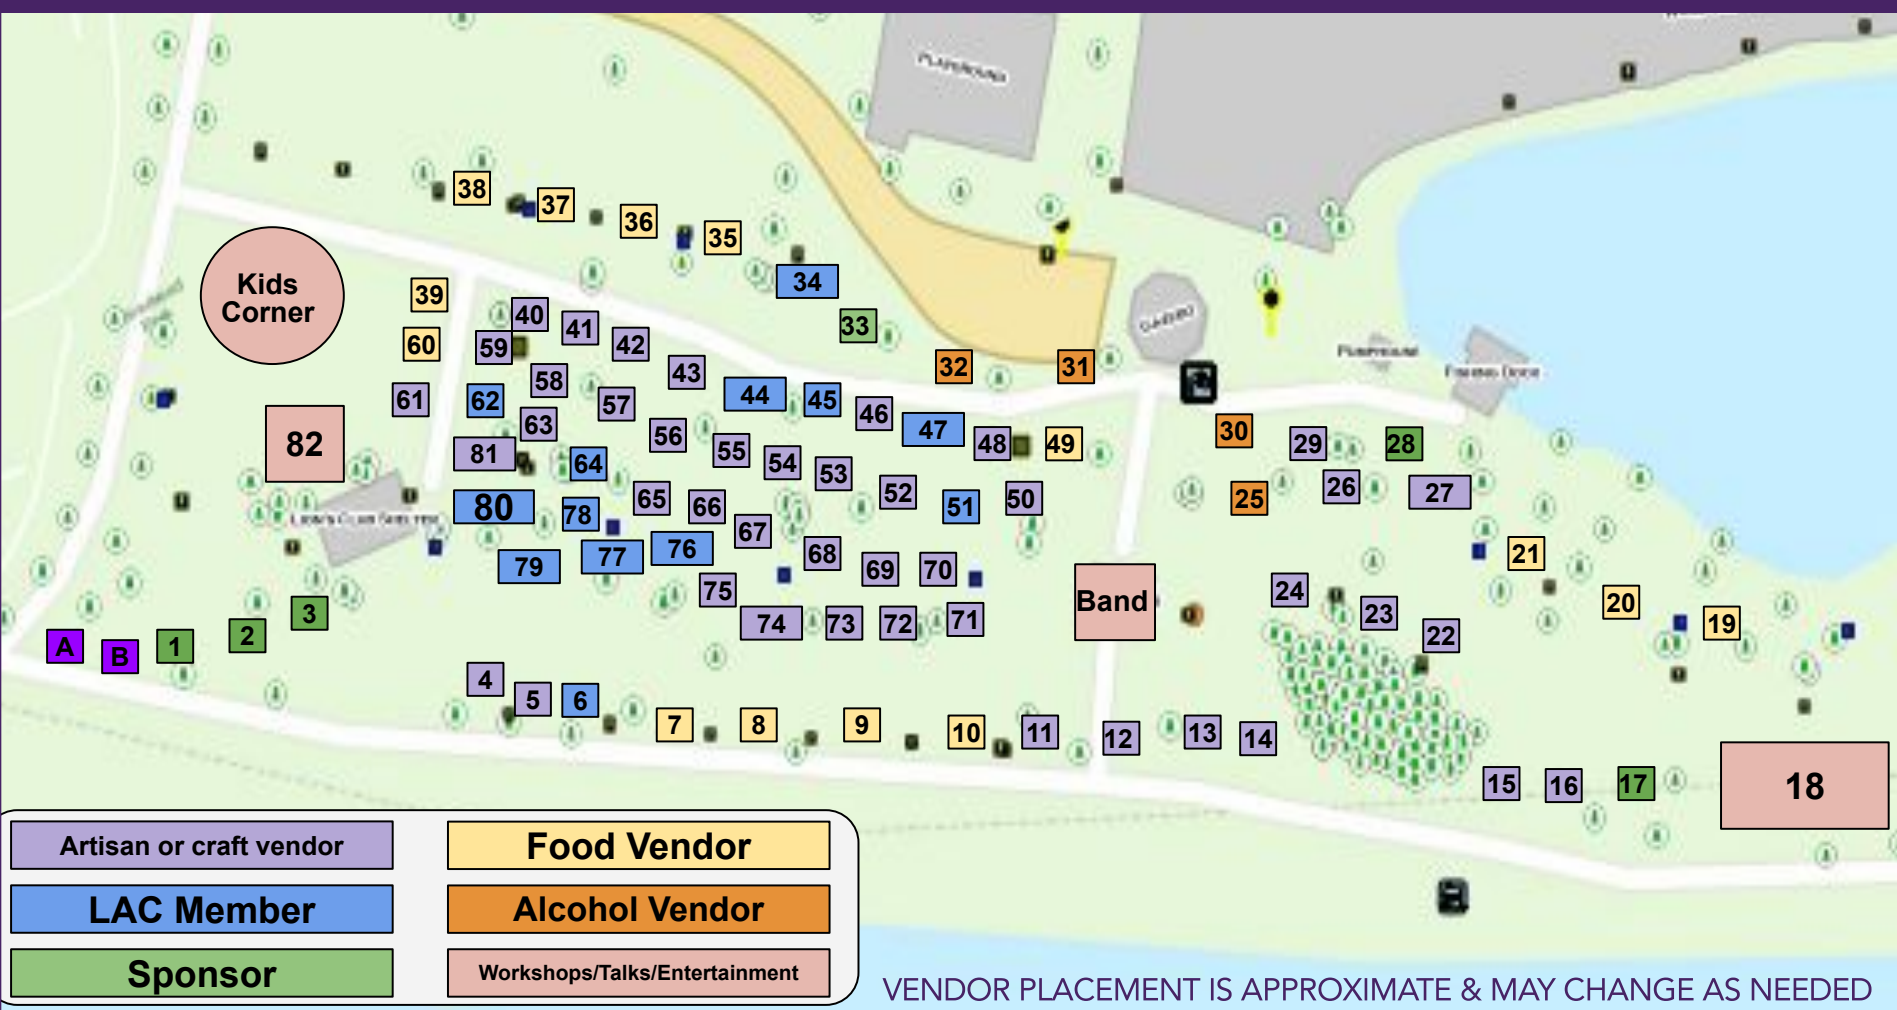

ACTIVITIES/INFORMATION

- A Registration Entrance & Exit
- B Lavender Association of Colorado
- 18 Seminars & Cooking Demos
- 82 Workshops
- Bands
- Kids Corner

VENDORS

- 1 The Gift of Love Inc. - Sponsor
- 2 Atomic Child - Sponsor
- 3 Colorado Living - Sponsor
- 4 Junque Food
- 5 Rocking Mountain Leashes, LLC
- 6 Highland Lavender Farms
- 11 Honey & Gold Permanent Jewelry
- 12 HICO Limited
- 13 Hogback Farm LLC
- 14 Cypress Roots Craft Herbalism
- 15 So Very Lovely
- 16 Mom & Anna Stitchcraft
- 17 LeafFilter Gutter Protection - Sponsor
- 22 Amali Artistry LLC
- 23 Aspen Clean Candle
- 24 KZ Elegant Jewelry
- 26 Zoe Fortuna Photography
- 27 Bio Bees
- 28 Optimus Communications - Sponsor
- 29 Side Hustle
- 33 Renewal by Andersen - Sponsor
- 34 Sprigs & Sprouts
- 40 Bashful Creations

- 74 7 Sisters Studio Candle & Gift
- 75 Red Top Jewels
- 76 Balcony Botanicals
- 77 Sage Creations Farm LLC
- 78 Colorado Aromatics
- 79 A Pinch of Lavender
- 80 Conner Orchard
- 81 S.C. Designs

FOOD

- 7 Southern Belle
- 8 Remi's LLC/Korean Corn Dogs
- 9 Armando Tacos
- 10 Little Pink Truck
- 19 Trail Cookie
- 20 ShowStoppers Pizza & Bakery
- 21 GJ Fusion Food Truck
- 35 Wild Dogz
- 36 Nomad Bowlz
- 37 Be Crepeful
- 38 Bravos Food Truck
- 39 Rifle Creek Kettle Corn Co
- 49 Pikes Peak Lemonade Co
- 60 Polar Express

• ONE INCREDIBLE LOCATION •

782 24 ROAD, GRAND JUNCTION, CO 81505

970.462.9223

SUNDAY HOURS: 2-7 PM

- SELF GUIDED LAVENDER FARM TOURS
- LAVENDER THEMED COCKTAILS
- FREE LAVENDER ICE CREAM TASTING
- DETROIT STYLE PIZZA FEATURING LAVENDER